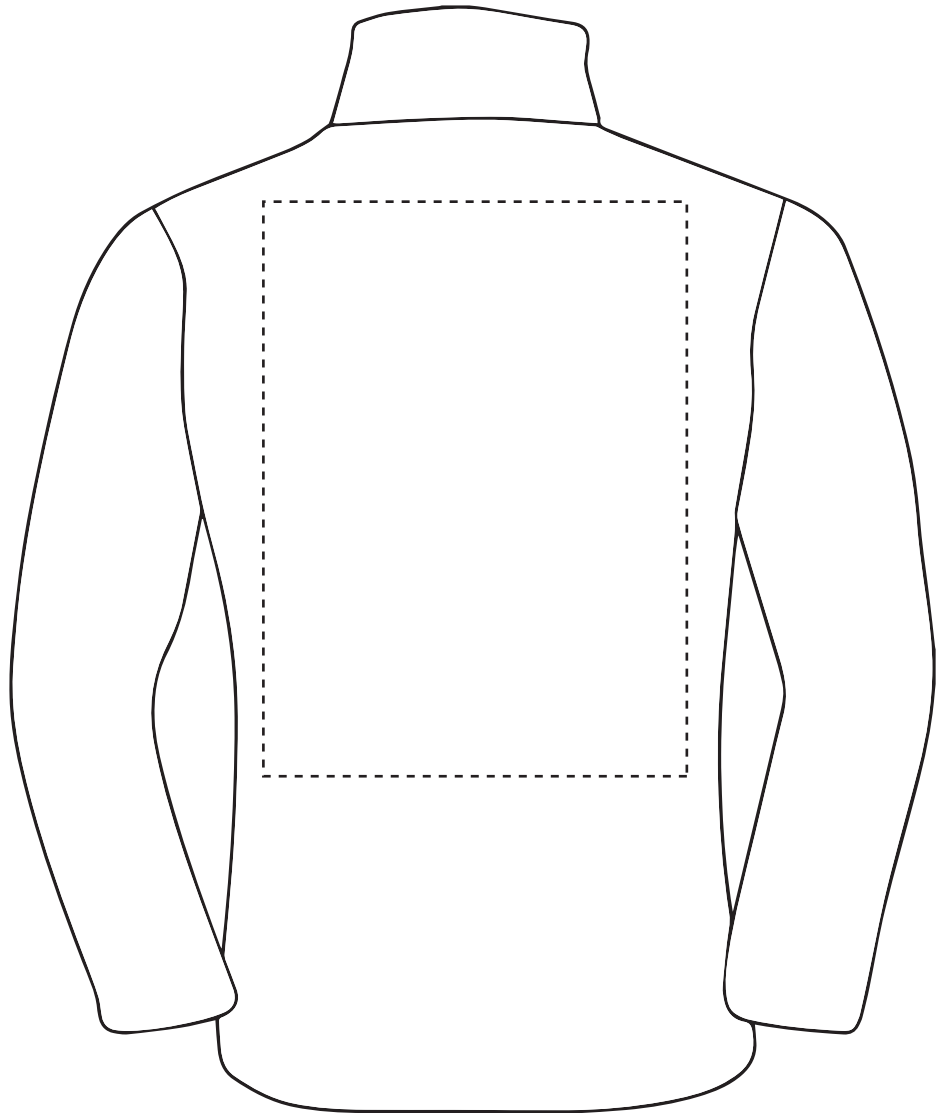

Your Ref:	Quantity:	Product Code: JF0014
Our Ref:	Version: 1	Product Colour: White

PRINTING CONCERNS: PRINT MAY DISCOLOUR

PRODUCT INFO: DUE TO THE NATURE OF THE PRODUCT THE PRINT POSITION MAY VARY BY 2 - 3 MM

Pantone Reference(s)

The dashed line is to demonstrate print area and will not appear on your printed item

- Colour 1
- Colour 1
- Colour 1
- Colour 1

ARTWORK SCALE 20%